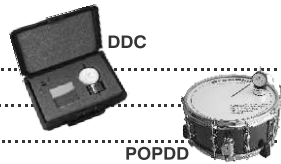

QUANTITY	Model	Retail USD
____ M1-XS	-Earasers Musicians Plugs, X-Small.....	\$49.99
____ M1-S	-Earasers Musicians Plugs, Small.....	49.99
____ M1-M	-Earasers Musicians Plugs, Medium.....	49.99
____ M1-L	-Earasers Musicians Plugs, Large.....	49.99
____ SC14	-Stash-Can Keychain FOB (Display Pack w/14 units).....	111.30
____ SC1	-Stash-Can Keychain (Assorted Colors).....	7.95
____ EPOP	-Earasers Counter POP Display, Holds 4.....	20.00

GET THE DRUM TUNER THAT REALLY WORKS!

FEATURES:

- Measures Tympanic pressure from 0-100
- Extreme tuning accuracy
- Second redundant circuit to insure accuracy
- Simple one touch calibration
- Turns on automatically by moving the plunger
- Auto 5 min. power-down to save battery life