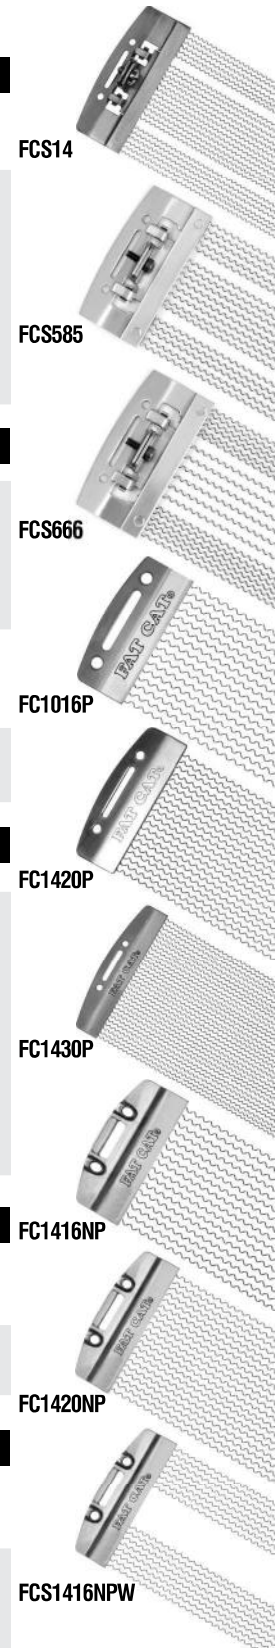

PITCH Snappy Snares

MAP

___ FC1016P	10"x16	Strand	Snappy Snares	w/Pitch	SS+90% CW	
___ FC1220P	12"x20	Strand	Snappy Snares	w/Pitch	SS+90% CW	
___ FC1320P	13"x20	Strand	Snappy Snares	w/Pitch	SS+90% CW	
___ FC1420P	14"x20	Strand	Snappy Snares	w/Pitch	SS+90% CW	

$19.99
19.99
19.99
19.99

___ FC1330P	13"x30	Strand	Snappy Snares	w/Pitch	SS+90% CW	
___ FC1430P	14"x30	Strand	Snappy Snares	w/Pitch	SS+90% CW	

$20.99
20.99

No PITCH Snappy Snares

MAP

___ FC1216NP	12"x16	Strand	Snappy Snares	no/Pitch	SS+90% CW	
___ FC1316NP	13"x16	Strand	Snappy Snares	no/Pitch	SS+90% CW	
___ FC1416NP	14"x16	Strand	Snappy Snares	no/Pitch	SS+90% CW	
___ FC1516NP	15"x16	Strand	Snappy Snares	no/Pitch	SS+90% CW	
___ FC1220NP	12"x20	Strand	Snappy Snares	no/Pitch	SS+90% CW	
___ FC1320NP	13"x20	Strand	Snappy Snares	no/Pitch	SS+90% CW	
___ FC1420NP	14"x20	Strand	Snappy Snares	no/Pitch	SS+90% CW	
___ FCS1416NPW	14"x16	Strand	Snares	no/Pitch	Split-Wide	SS+90% CW

$18.99
18.99
18.99
19.99
19.99
19.99
20.99
20.99

Vintage Snappy Snares

MAP

___ FC1416DS	14"x16	Strand	Vintage Dyna Sonic	w/5% pitch		
___ FC1416RK	14"x16	Strand	Vintage Radio King			

$20.99
20.99

Classic Snappy Snares w/Chrome Finish - Strap/Cord

MAP

___ FCC1320P	13"x20	Strand	Classic Steel	w/Pitch	Chrome Over Brass End Plates	
___ FCC1420P	14"x20	Strand	Classic Steel	w/Pitch	Chrome Over Brass End Plates	
___ FCSC	Fat Cat Snare Strap & Cord (2 each)					

$15.99
15.99
$1.99