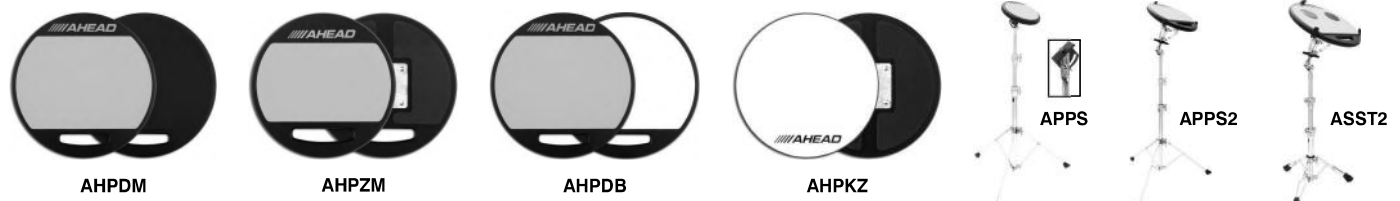

Model	PRACTICE PADS	MAP
___ AKPP	-5" Portable, Strap-On Practice Pad (See Below).....	$23.99
___ ACOP	-5" EZ Clamp-On Practice Pad, w/Quick Remove Clamp.....	24.99
___ AHPS	-7" Single Sided Mountable Pad (8mm Mount).....	23.99
___ AHPM	-10" Single Sided Mountable Pad (8mm Mount).....	28.99
___ AHPDM	-10" Double Sided Pad (Soft & Hard Rubber).....	31.99
___ AHPZM	-10" Snare Pad w/Snare Sound.....	49.99
___ AHPDB	-14" Double Sided Pad Brush (Soft Rubber & Coated).....	43.99
___ AHPDL	-14" Double Sided Pad (Soft & Hard Rubber).....	43.99
___ AHPKZ	-10" Corp Snare Pad w/Snare Sound, White Hard Surface.....	47.99
___ AHSHP	-14" White/Black S-Hoop Marching Pad w/Snare Sound (See Below).....	83.99
___ AHSHPB	-14" Black/Black S-Hoop Marching Pad w/Snare Sound.....	83.99
___ AHSHPCH	-14" Chrome/Black S-Hoop Marching Pad w/Snare Sound.....	83.99
___ AHSHP10R	-10" Black/Red S-Hoop Marching Pad w/Snare Sound, w/Soft Rubber.....	67.99
___ AHSHP10CH	-10" Black/Chrome S-Hoop Marching Pad w/Snare Sound, w/Soft Rubber.....	67.99
___ AHSHT	-AHSHP Carbon Fibre Replacement Top w/Clear Dot, Includes 1 Allen Wrench.....	18.99
___ AHP3Z	-14" 3 Zone Workout Practice Pad (See Below).....	71.99
___ AHCTPG	-Gray Surface/Blue S-Hoop Chavez Tenor Pad, 4/5/6 Combination.....	299.99
___ AHCTPB	-Blue Surface/Black S-Hoop Chavez Tenor Pad, 4/5/6 Combination.....	299.99
___ AHCTPBK	-Black Surface/Red S-Hoop Chavez Tenor Pad, 4/5/6 Combination.....	299.99
___ AHCTPCH	-Black Surface/Chrome S-Hoop Chavez Tenor Pad, 4/5/6 Combination.....	299.99
___ AHCTPWH	-Black Surface/White S-Hoop Chavez Tenor Pad, 4/5/6 Combination.....	299.99
___ AHCPL	-Tenor Pad Laminates, 5 Pack.....	25.99
___ AHCBDP	-Marching Bass Drum Practice Pad, 10" Tuneable Mesh Heads.....	161.99
___ AHBDPH	-10" Mesh Bass Drum Practice Pad Head.....	14.99
___ AHSOPP	-6" Compact Stick-On Pad (see next page).....	24.99

Model	PAD STANDS	MAP
___ APPS	-Practice Pad Stand 3 section, 8mm Light Weight, Range 23" to 48".....	$38.99
___ APPSR	-Practice Pad Stand 3 section, REMO THREAD Light Weight, Range 23" to 48".....	38.99
___ APPS2	-Pad/Mini Snare Stand w/Basket, 3 Section, Holds 6"-12", Range 23" to 48".....	65.99
___ ASST2	-Pad/Light Concert Snare Stand, 3 Section, Holds 10"-14", Range 23" to 48".....	89.99
___ ASSTT	-Tenor Pad/Snare Stand, 3 Section, Holds 10" to 15", Range 27" to 40".....	134.99
___ ABDPS	-Marching Bass Drum Pad Stand, 3-section 7/8 Receptacle, Range 24" to 56".....	86.99

AHSHP - S-Hoop Corp Pad

- Built -Snare Sound
- 14" Marching Corp Pad
- White Powder Coated S-Hoop
- Replaceable Carbon Fibre Type Surface
- Realistic Feel, Rimshots, and Cross-Sticking
- Improve Technique Without Ear Damaging Volume