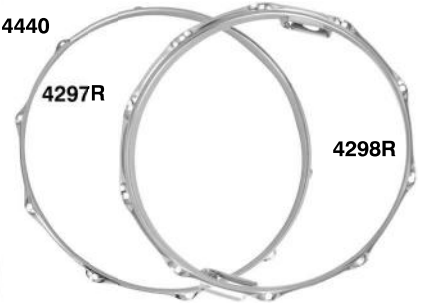

4440

4297R

4298R

Vintage Replacement Parts & Accessories

MAP

3917R • B&B Double Sided Snare Lug (Bread & Butter) w/Gasket.....		\$14.00
390R • Round Clockface Throw-Off.....		72.00
390RB • Round Clockface Butt-end.....		14.50
2286 • Rogers Bass Drum Claw (2 pack).....		14.50
4297R • Dyna-Sonic Batter Hoop.....		39.00
4298R • Dyna-Sonic Bottom Hoop w/ Snare Gates.....		63.00
4409 • Rogers Drum Key.....		5.00
RABTKEY • Rogers Bow Tie Magnetic Drum Key.....		16.00
RACLOCK • Rogers Drum Clock 10" w/Mount.....		43.00
4440 • Internal Tone Control.....		33.50
4466 • Dyna-Sonic Snare Wires 20 Strand.....		31.00
4723 • Dyna-Sonic Snare Rail w/ Snare Wires and Cords.....		72.00
RD-PT1420 • Powertone 14" 20 strand Snare Wire.....		27.00
4723RT • Dyna-Sonic Gray Rubber Snare Rail Tips.....		6.00
4854R • Rogers Large Tom Lug (Beaver Tail) w/ Gasket.....		17.00
4856R • Rogers Center Lug Double Sided Snare Lug (Beaver Tail) w/ Gasket.....		14.00
4858R • Rogers Small Tom Lug (Beaver Tail) w/ Gasket.....		16.00
4943 • Rogers Bow-Tie Bass Drum T-Rod (2 pack).....		29.00
5605 • Rogers Steel Hex Floor Tom Legs 21" (3 pack).....		68.00
5605AL • Rogers Aluminum Round Floor Tom Legs 21" (3 pack).....		68.00
5SLOGO • Rogers Script Logo Badge.....		19.50
9291 • Dyna-Sonic Snare Rail Tension Screw Assembly.....		24.00
9324/25 • Dyna-Sonic Bottom Hoop Snare Gates w/Screws.....		18.00
9357 • Rogers Tension Rods 1-5/8" w/captive washer and ABS washer (20 pack).....		24.00
9358 • Rogers Tension Rods 2-1/2" w/captive washer and ABS washer (20 pack).....		36.00
RA-TS • Dyno-Matic Toe Stop.....		9.00
RA-FHHC • Rogers Fast HiHat Clutch.....		32.00
RA-RMLS • Rogers Logo Metal Sign 12" x 8" Oval Rogers Logo.....		19.99
RA-HEXML • Memory Lock for Hex Floor Tom Legs 3 pack.....		17.00
RDML-HEX • Memory Lock for Tom Arm 3 pack.....		34.00
RTSB -S, M, L, XL, XXL • Rogers Black or Indigo Blue T-Shirt.....		21.99
RDH3242-FTLB • Dynamatic Floor tom leg brackets (each).....		32.00
RDH3248-TB • Ultra-Matic Bi-Directional Tom/Bass Bracket.....		37.00
NEW RDH3249-BD • Ultra-Matic 7/8" Bass Drum Mounting Bracket.....		36.00
RDH7436-UAST • Ultra-Matic Tom Arm/Straight Hex.....		60.00
RDH7437-UALR • Ultra-Matic Tom Arm/L-Rod Hex.....		60.00
NEW RDH7439-DBL • Ultra-Matic Double Tom Mount, 7/8" Tube.....		119.00
RDHGWS-ST • Bass Drum Spurs Steel/Chromed Pair 12.7mm.....		75.00
RDHGWS-AL • Bass Drum Spurs Aluminum/Chromed Pair 12.7mm.....		97.00