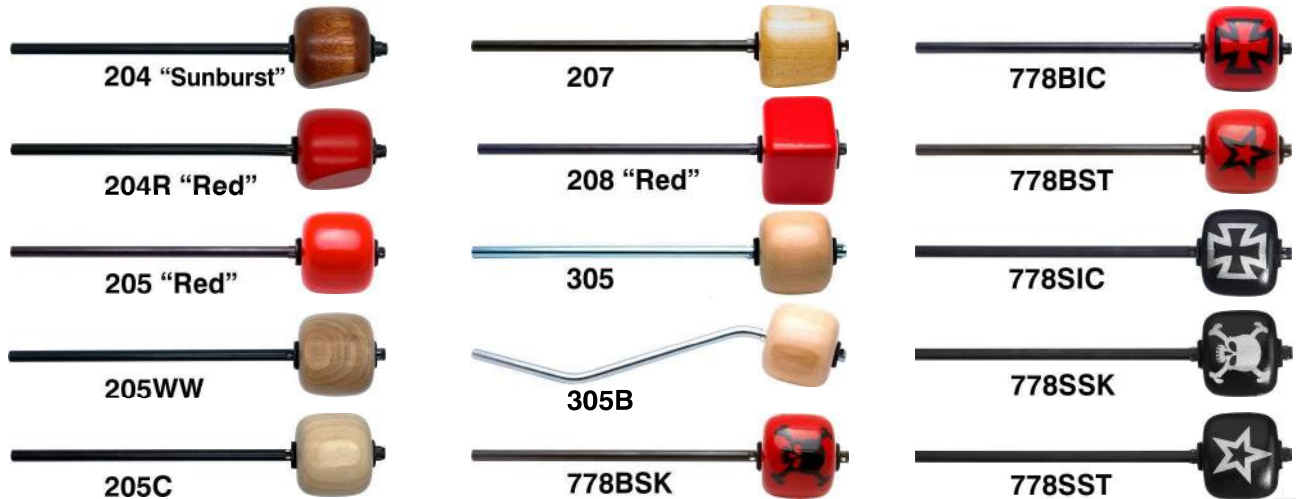

Wood Beaters

Net MAP

204 • BASS DRUM PEDAL BEATER - Sunburst Hard Wood Beater, Black Shaft w/Angle Cut.....		$28.13
204R • BASS DRUM PEDAL BEATER - Red Hard Wood Beater, Black Shaft w/Angle Cut.....		28.13
205 • BASS DRUM PEDAL BEATER - Red Hard Wood Beater, Black Shaft.....		28.13
205A • BASS DRUM PEDAL BEATER - Red Hard Wood Beater, Black Shaft - Longer Shaft.....		28.13
205C • BASS DRUM PEDAL BEATER - Clear Hard Wood Beater, Black Shaft.....		28.13
205WW • BASS DRUM PEDAL BEATER - Clear Hard Wood Beater, WILDWOOD GRAIN Black Shaft.....		28.13
207 • TOMMY ALDRIDGE Maple "Clear" Hard Wood Beater, Black Shaft.....		26.44
207A • TOMMY ALDRIDGE Maple "Clear" Hard Wood Beater, Black Shaft - Longer Shaft.....		28.69
208 • J.R. ROBINSON RED Hard Wood-Square Beater, Black Shaft.....		26.44
208A • J.R. ROBINSON RED Hard Wood-Square Beater, Black Shaft - Longer Shaft.....		28.69
305 • BASS DRUM PEDAL BEATER - Maple "Clear" Hard Wood Beater, Chrome Shaft.....		25.31
305B • BASS DRUM PEDAL BEATER - Maple "Clear" Hard Wood Beater, Bent Chrome Shaft.....		28.13
778SIC • R/T 69 KICK BEATER - Black Wood Ball, Black Shaft, Silver Iron Cross.....		32.85
778SSK • R/T 69 KICK BEATER - Black Wood Ball, Black Shaft, Silver Skull.....		32.85
778SST • R/T 69 KICK BEATER - Black Wood Ball, Black Shaft, Silver Star.....		32.85
778BIC • R/T 69 KICK BEATER - Red Wood Ball, Black Shaft, Black Iron Cross.....		32.85
778BSK • R/T 69 KICK BEATER - Red Wood Ball, Black Shaft, Black Skull.....		32.85
778BST • R/T 69 KICK BEATER - Red Wood Ball, Black Shaft, Black Star.....		32.85